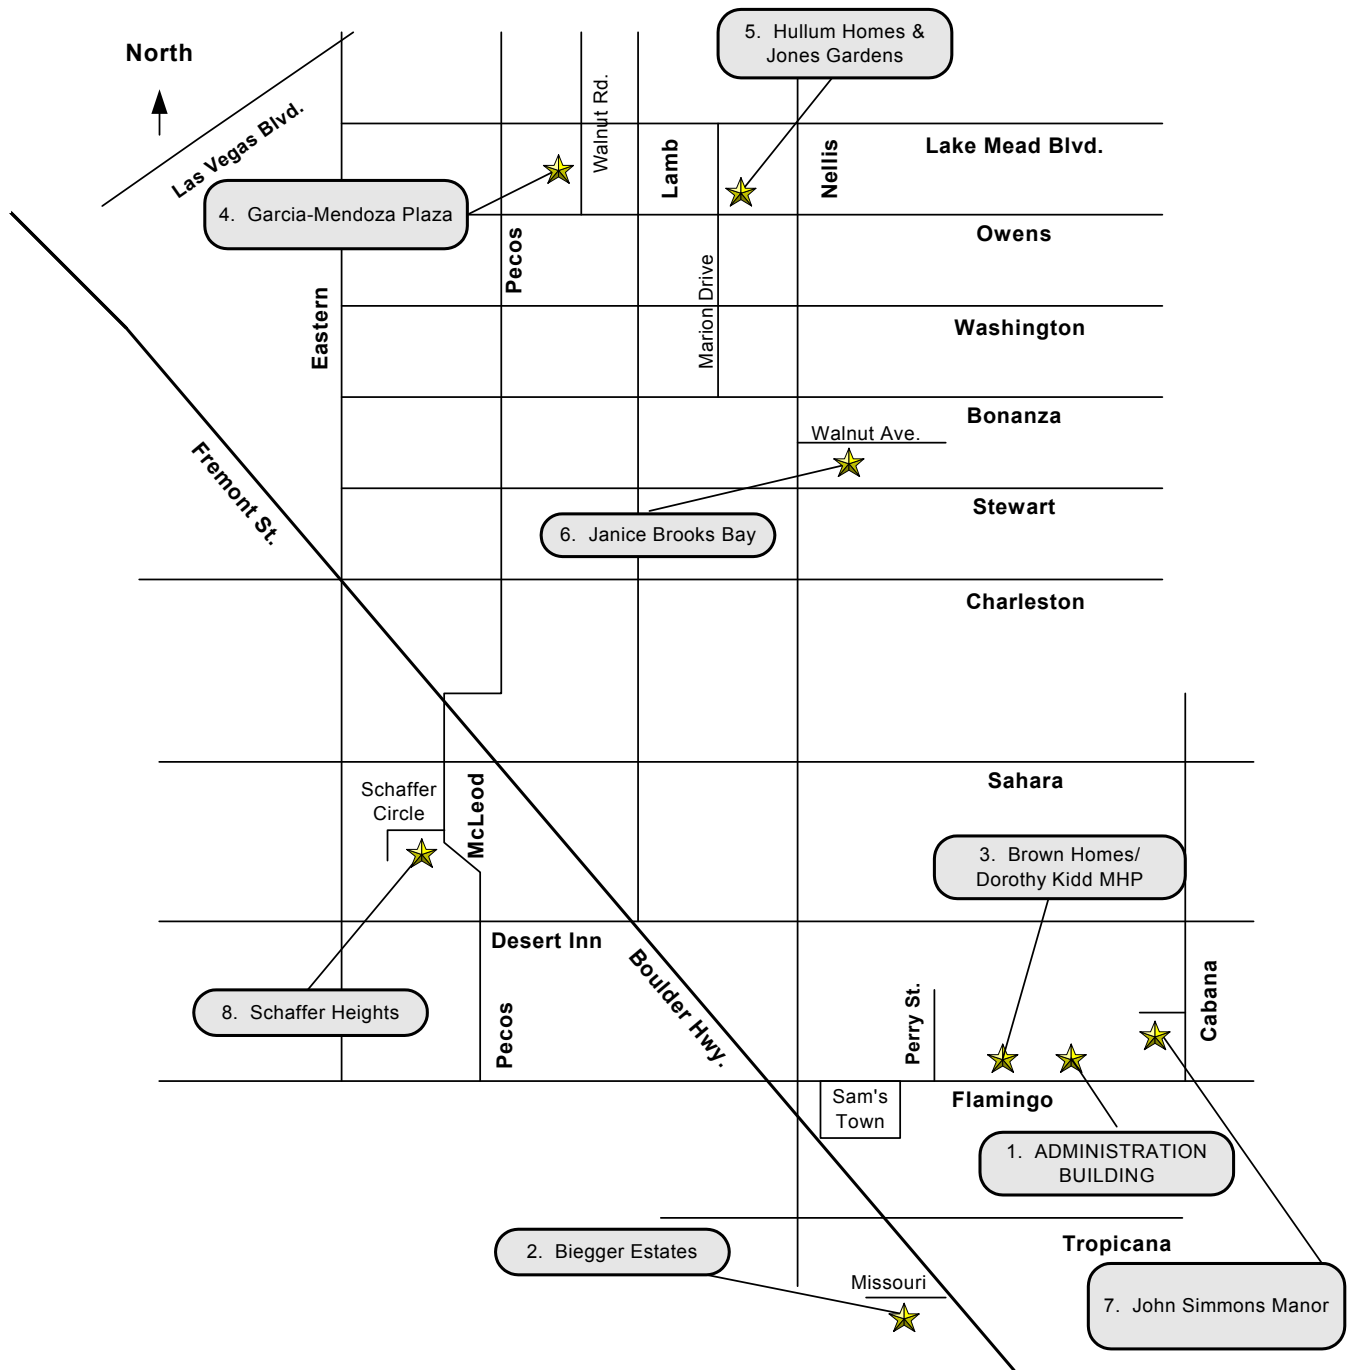

Housing Authority of the County of Clark, Nevada Properties located in East and Northeast Clark County

- | | |
|----------------------------------------------------------------------------|--------------|
| 1. Administration Building, 5390 E. Flamingo Road, Las Vegas, NV 89122 | PH: 451-8041 |
| 2. Biegger Estates, 5701 Missouri St. #35, Las Vegas, NV 89122 | PH: 435-0220 |
| 3. Brown Homes/Dorothy Kidd MHP, 5380 E. Flamingo Rd., Las Vegas, NV 89122 | PH: 451-2045 |
| 4. Garcia-Mendoza Plaza, 1950 N. Walnut Road, Las Vegas, NV 89115 | PH: 438-6437 |
| 5. Hullum Homes & Jones Gardens, 1750 Marion Dr., Las Vegas, NV 89115 | PH: 438-0111 |
| 6. Janice Brooks Bay, 5201 Walnut Ave., Las Vegas, NV 89110 | PH: 459-8585 |
| 7. John Simmons Manor, 5385 Austin John Ct., Las Vegas, NV 89122 | PH: 456-4182 |
| 8. Schaffer Heights, 2901 Schaffer Circle, Las Vegas, NV 89121 | PH: 735-1084 |